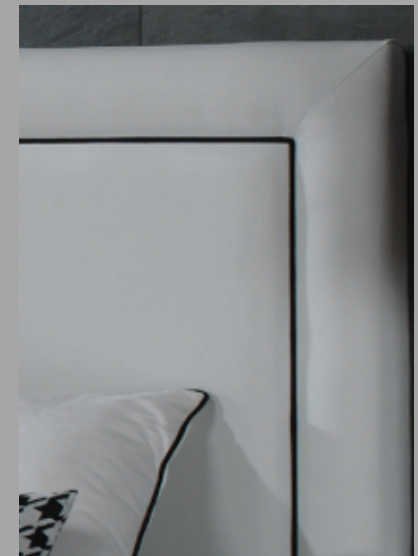

Bed NORDIC

If you´re looking for simplicity, then this bed is perfect for you

Bed LINE

Bed with a headboard with straight lines and thickened sections. Horizontal or vertical, both are beautiful in their simplicity.

Bed NEIRA

Transform your master bedroom into a space of true luxury with the Nereida bed. Dominated by smooth geometric shapes and elegant lines, this sophisticated bed is guaranteed to add instant modernity to your bedroom of choice. An ideal selection for an opulent master bedroom the stunning velvet headboard will make a distinctive contemporary statement.

Bed PARIS

Bed upholstered in fabric/leather, with tufts, sided by a wooden Candy bedside table, brought together in a room with a refined touch. The décor is complete with the burlesque lines of the Biba bed bench, with wood legs. All upholstery and finishes can be customized by client request.

Bed URSULA

Upholstery and finishes can be customized by client request. Bed Ursala, beautifully elegantly finished with a sleek detail in the headboard

Bed CHARLOTTE

Those who love something exclusive, something special, should choose our Charlotte bed. The sides of the bed are over 15 cm thick and the headboard has a depth of 20 cm. High quality for someone who wants something different.