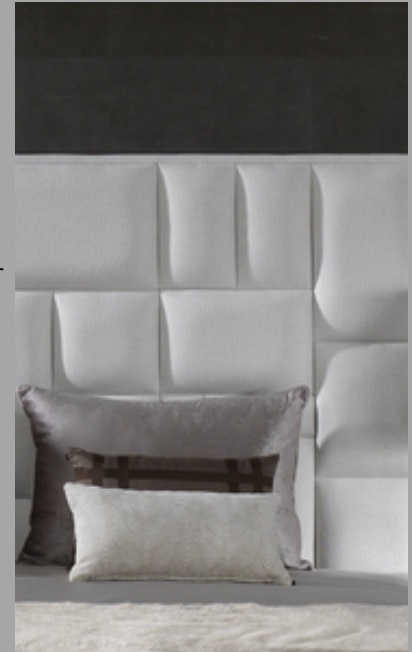

Bed with fabric/leather upholstery and square patterns on the headboard